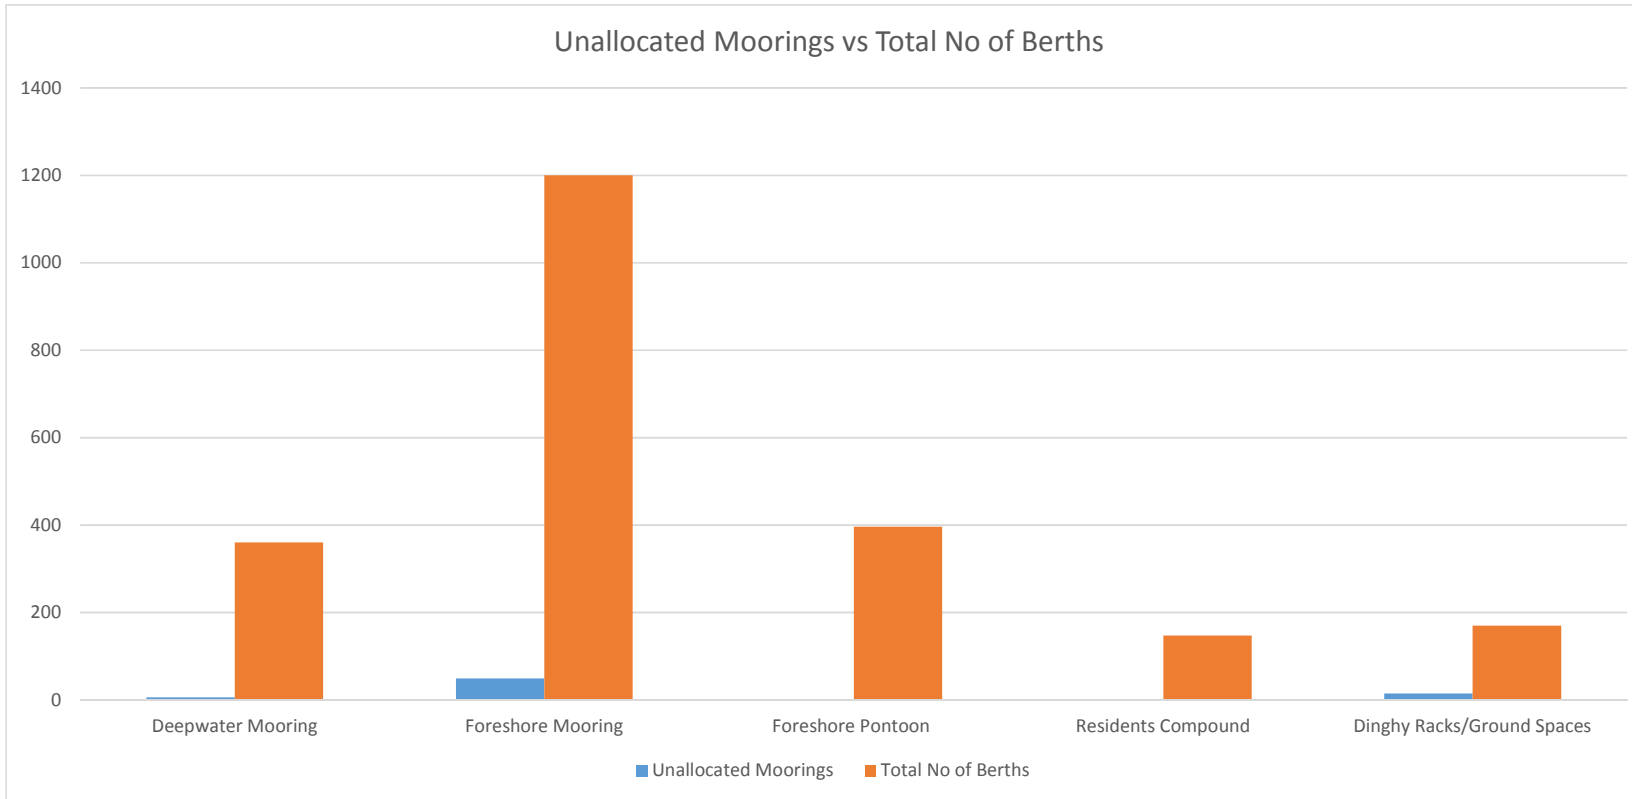

**Unallocated Moorings - No wait list - Spring 2019.**

<u>Location</u>	<u>Total No of berths</u>	<u>Unallocated</u>	<u>% of No Wait</u>	<u>Comments</u>
Deepwater Mooring	360	6	2	For operational purposes.
Foreshore Mooring	1200	49	4	Kingsbridge 11 - Newbridge 14 - Frogmore 24.
Foreshore Pontoon	396	0	0	
Residents Compound	147	0	0	
Dinghy Racks/Ground Spaces	170	15	9	All at Newbridge

<u>Location</u>	<u>Berths</u>
Batson	257
Shadycombe	63
Victoria Quay	76
<b>Total:</b>	<b>396</b>

Batson Dinghy Rack	36
Kingsbridge Slip	15
Newbridge (Both)	102
Whitestrand (Both)	17
<b>Total:</b>	<b>170</b>
<b>Residents Compound</b>	<b>147</b>